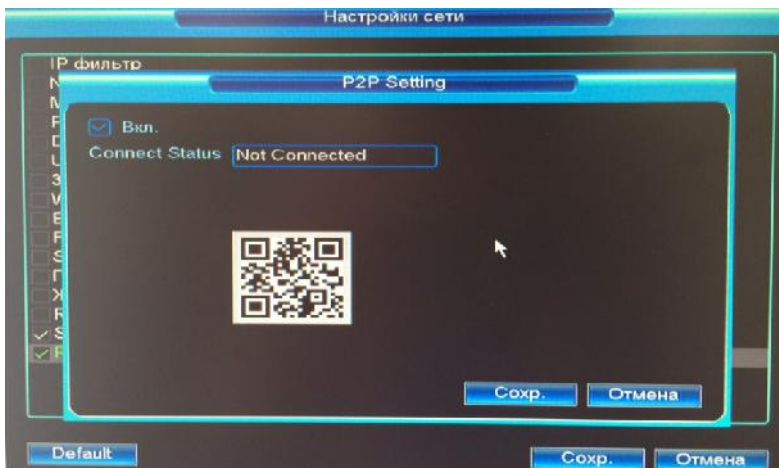

RVI

P2P.

I.

3G
Ethernet

PPPOE (

PPPOE

.49)

PPPOE,

DHCP

II.

P2P.

P2P