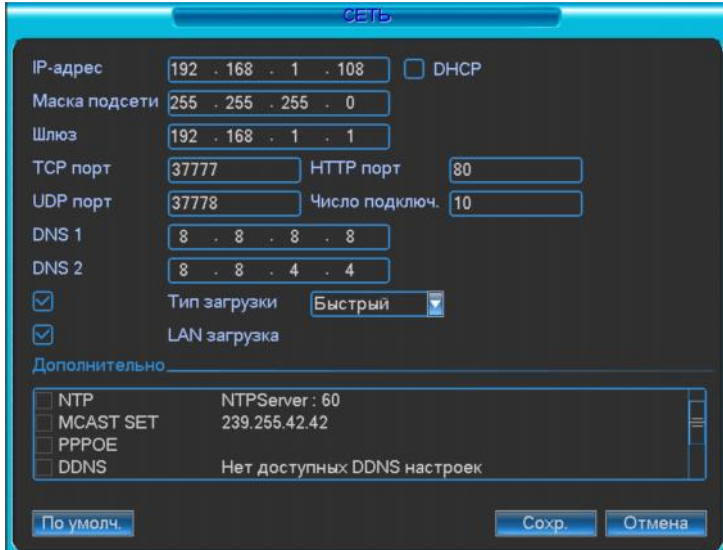

RVI

P2P.

I.

3G
Ethernet

PPPOE (

PPPOE

.49)

PPPOE,

DHCP