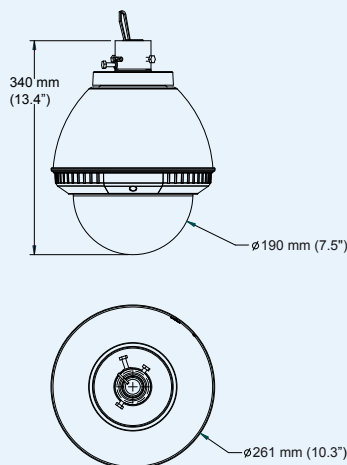

More information and a configuration tool is available at www.axis.com/accessories

Mounts

Gooseneck wall mount

Parapet mount

Dimensions

Mounting adapters

Pole mount

Corner mount