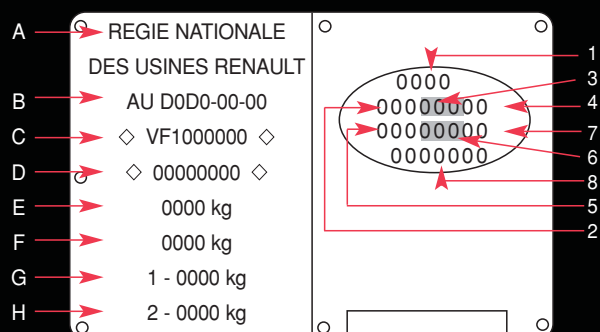

Renault Vehicle Identification

Single metal plate

It is useful to know the oval plate number on Renault vehicles for identification purposes.

- A the Manufacturer's name
- B the EEC reception number
- C the vehicle Type Mines preceded by the manufacturer's world wide identity code (VF1 corresponds to Renault France).
- D the chassis number
- E the maximum permissible all up weight
- F the total train weight
- G the maximum permissible weight on the front axle
- H the maximum permissible weight on the rear axle
- 1 the vehicle type oval plate number
- 2 the first figure indicates the gearbox or factory option
the second figure indicates the equipment level
- 3 the technical equipment level
- 4 equipment in addition to factory option
- 5 trim code
- 6 paint code
- 7 equipment level
- 8 one letter designating the manufacturing factory,
followed by the fabrication number – ID vehicle date
of manufacture