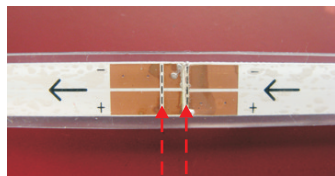

STAR-STREAM™

STAR-STREAM™ -24 Single Color

INSTRUCTIONS FOR CUTTING THE STAR-STREAM™ -24 SINGLE COLOR

CUTTING LINE: The cutting line of the STAR-STREAM™ -24 single color is every 20 cm.

CUTTING INSTRUCTIONS

Step 1. Cut the StarStream™ -24 single color only on the cutting lines.

cutting lines