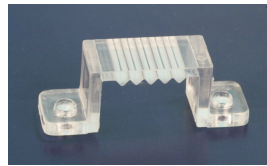

# STAR-STREAM™

STAR-STREAM™ -24-E Single Color

ACCESSORIES:

Connector    End Cap

Mounting Fastener

Twin-Head Connector  
with 30cm cable

Output cable with connector  
and waterproof head - 1M

Output cable with connector  
and waterproof head - 5M