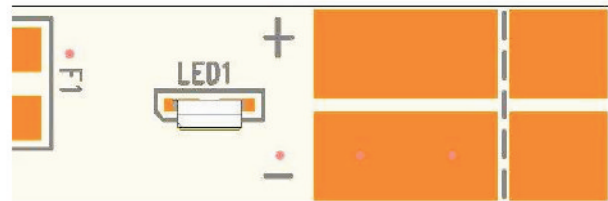

Top View

+ is positive pole of LEDs
- is negative pole of LEDs