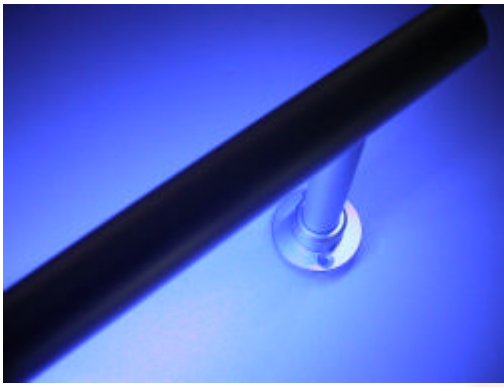

Model EASR-TX4W3VB RGB Aroma Outdoor Profile

ISO 9001 CERTIFIED

FOR ALL PRODUCT
WWW.ELUMINATECH.COM

TO ORDER
INFO@ELUMINATECH.COM

I. FEATURE

- Create the RGB aroma light therapy
- Substantial energy saving
- Easy to set up for decorative architectural lighting
- No harmful UV radiation

II. SPECIFICATION

Elumina Item Code: EASR-TxxW3VB8xxx25B1

Model No.	EASR-T14W3VB	EASR-T24W3VB	EASR-T34W3VB	EASR-T44W3VB
Color	RGB Mix			
LED Composition	AllInGaN - InGaN - InGaN			
Wavelength	625nm - 525nm - 465nm			
LED No.	3-in-1 RGB			
	14PCS	24PCS	34PCS	44PCS
Beam Angle	100-140°			
Input Voltage	24VDC			
Working Current (RGB Mix)	216mA± 10%	324mA± 10%	432mA± 10%	540mA± 10%
Power Watts (RGB Mix)	5.1W± 10%	7.8W± 10%	10.5W± 10%	13W± 10%
Luminous Flux (RGB Mix)	52 Lm	90 Lm	125 Lm	165 Lm
Mechanical Dim	384(L) x Dia. 25 mm	634(L) x Dia. 25 mm	884(L) x Dia. 25 mm	1000(L) x Dia. 25 mm
Net Weight	-	550± 10 g	-	-
Connector	IP55 Cable 4 Pin: VCC-R-G-B			
Standard Met	RoHS			
Operating Temp.	-5°C to 55° C			
Storage Temp.	-10°C to 50°C			
Warranty	One Year			

Specification subject to change without advance notice

III. THE PRODUCT

The ELUMINA EASR-Tx4W3VB is a round shaped outdoor profile where the RGB lighting is provided to the designer a natural combination of light and ambience. The 3-in-1 RGB TOPLEDs face inward. Two aluminum pillars and the waterproof cable facilitate one's lighting set-up with the LED configuration. With the operation of ELUMINA lighting controllers, you will get your desired colored light with significant operating cost savings. Make a welcome lighting addition to architectural decoration, handrail, clothes hanger as well as many outdoor lighting applications.