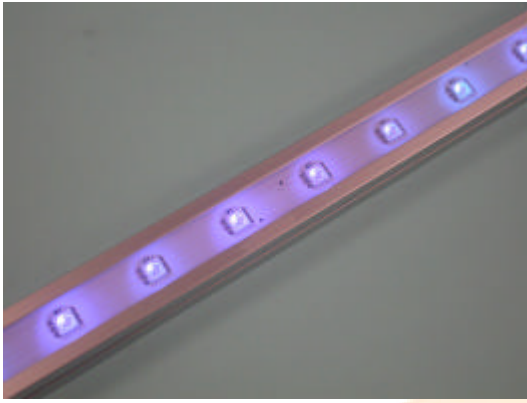

Model EAGL-TX0W3VB RGB Aroma Outdoor Profile

ISO 9001 CERTIFIED

FOR ALL PRODUCT
WWW.ELUMINATECH.COM

TO ORDER
INFO@ELUMINATECH.COM

I. FEATURE

- Create the RGB aroma light therapy
- Substantial energy saving
- The offered mounting bracket and IP rated connection to easy your setup
- No harmful UV radiation

II. SPECIFICATION

Elumina Item Code: EAGL-TxxW3VB8xxx20B0

Model No.	EAGL-T10W3VB	EAGL-T20W3VB	EAGL-T30W3VB	EAGL-T40W3VB
Color	RGB Mix			
LED Composition	AllInGap - InGan - InGan			
Wavelength	625nm - 525nm - 465nm			
LED No.	3-in-1 RGB			
	10PCS	20PCS	30PCS	40PCS
Beam Angle	100-140°			
Input Voltage	24VDC			
Working Current (RGB Mix)	108mA± 10%	216mA± 10%	324mA± 10%	432mA± 10%
Power Watts (RGB Mix)	2.6W± 10%	5.1W± 10%	7.8W± 10%	10.5W± 10%
Luminous Flux (RGB Mix)	37 Lm	73 Lm	110 Lm	145 Lm
Mechanical Dim	250(L)x Dia. 20 mm	500(L) x Dia. 20 mm	750(L) x Dia. 20mm	1000(L) x Dia. 20mm
Net Weight	-	530 g± 10 g	-	-
Connector	IP55 Cable 4 Pin: VCC-R-G-B			
Standard Met	RoHS			
Operating Temp.	-5°C to 55° C			
Storage Temp.	-10°C to 50°C			
Warranty	One Year			

Specification subject to change without advance notice

III. THE PRODUCT

The ELUMINA EAGL-Tx0W3VB is a square shaped outdoor profile where the 3-in-1 TOPLED RGB lighting is provided to the designer a natural combination of light and ambience. The offered mounting bracket and the waterproof cable facilitate one's lighting set-up with the LED configuration. With the operation of ELUMINA lighting controllers, you will get your desired colored light with significant operating cost savings. Make a welcome lighting addition to architectural decoration, handrail, clothes hanger as well as many outdoor lighting applications.