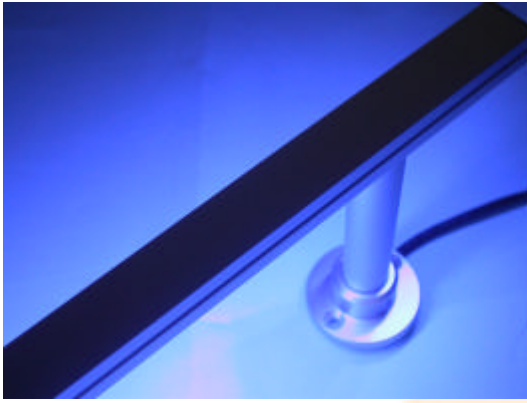

Model EASL-TX4W3VB RGB Aroma Outdoor Profile

ISO 9001 CERTIFIED

FOR ALL PRODUCT
WWW.ELUMINATECH.COM

TO ORDER
INFO@ELUMINATECH.COM

I. FEATURE

- Create the RGB aroma light therapy
- Substantial energy saving
- Easy to set up for decorative architectural lighting
- No harmful UV radiation

II. SPECIFICATION

Elumina Item Code: EASL-TxxW3VB8xxx20B1

Model No.	EASL-T14W3VB	EASL-T24W3VB	EASL-T34W3VB	EASL-T44W3VB
Color	RGB Mix			
LED Composition	AllInGaN - InGaN - InGaN			
Wavelength	625nm - 525nm - 465nm			
LED No.	3-in-1 RGB			
	14PCS	24PCS	34PCS	44PCS
Beam Angle	100-140°			
Input Voltage	24VDC			
Working Current (RGB Mix)	216mA± 10%	324mA± 10%	432mA± 10%	540mA± 10%
Power Watts (RGB Mix)	5.1W± 10%	7.8W± 10%	11W± 10%	13W± 10%
Luminous Flux	52 Lm	90 Lm	125 Lm	165 Lm
Mechanical Dim	384(L) x Dia. 20 mm	634(L) x Dia. 20 mm	884(L) x Dia. 20 mm	1000(L) x Dia. 20 mm
Net Weight	-	550± 10 g	-	-
Connector	IP55 Cable 4 Pin: VCC-R-G-B			
Standard Met	RoHS			
Operating Temp.	-5°C to 55° C			
Storage Temp.	-10°C to 50°C			
Warranty	One Year			

Specification subject to change without advance notice

III. THE PRODUCT

The ELUMINA EASL-Tx4W3VB is a square shaped outdoor profile where the RGB lighting is provided to the designer a natural combination of light and ambience. Two aluminum pillars and the waterproof cable facilitate one's lighting set-up with the LED configuration. The 3-in-1 TOPLEDs face inward. With the operation of ELUMINA lighting controllers, you will get your desired colored light with significant operating cost savings. Make a welcome lighting addition to architectural decoration, handrail, clothes hanger as well as many outdoor lighting applications.