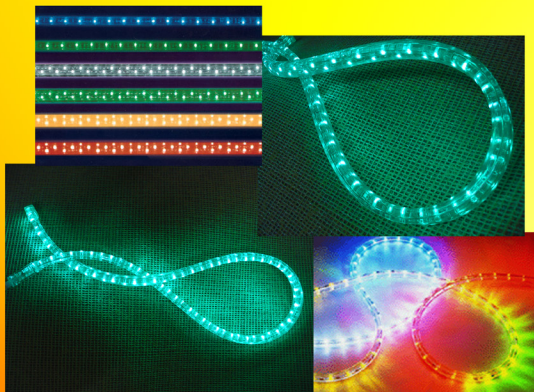

Flexible LED Neon Tube

Feature :

**Low power consumption, Long life, High brightness,
High reliability, Cold ray, Easy shape,
High and low ambient temperature suitable,
Water tight sealing.
Operating Voltage either AC220V or DC24V.**

Application :

**Widely used in city lighting, building outline,
neon engineering, Disco, etc.**

I. C. ENGINEERING LIMITED

工業控制有限公司

UNIT 23, 12/F, BLOCK B, HI-TECH IND. CENTRE, 491-501 CASTLE PEAK ROAD,
TSUEN WAN, N.T., HONG KONG.