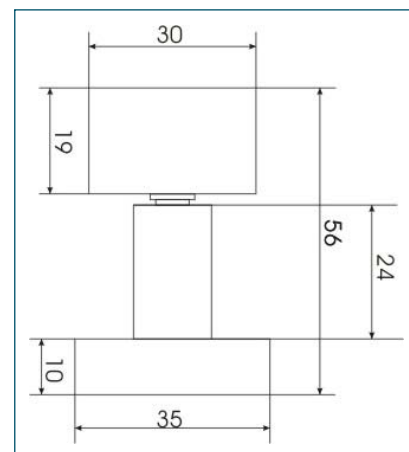

DESCRIPTION

The exclusive PantherEye spot modules are ideal for a great range of decorative applications. Suggested mainly for architectural solutions, catering places, pubs, special interiors, but its utilization goes further than this.

The material elaborated with special attention, its sparkling chrome coating and huge brightness, it gives pleasure for the eye, but due to its small size, it does not snow off. Thanks to the LED technology it is available in several brilliant colors.

SPECIFICATIONS

POWER	IW
LIGHT SOURCE	LUXEON STAR
DRIVE CURRENT	350 mA
ADJUSTABILITY	360 degree
WEIGHT	100g
CLASS	III
STANDARD	CE
IP RATING	IP 20
SURFACE	CHROME

ORDERING CODES

LPE-AA--BB

AA: radiation angle in degrees:

Values: 10,30,50

BB: LED color:

WW warm white 3200 K

W white 5500 K

R red

G green

B blue

A amber

Ledum Ltd.

H-6724 Szeged, Pulcz u. 40. Hungary/EU

Phone: +36 30 678 5497, Fax: +36 62 436 344 6724

www.ledium.com / mcsaba@ledium.com