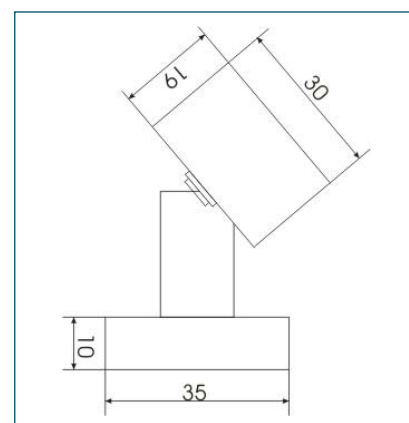

DESCRIPTION

The exclusive PantherEye spot modules are ideal for a great range of decorative applications. Suggested mainly for architectural solutions, catering places, pubs, special interiors, but its utilization goes further than this.

The material elaborated with special attention, its sparkling chrome coating and huge brightness, it gives pleasure for the eye, but due to its small size, it does not snow off. Thanks to the LED technology it is available in several brilliant colors.

SPECIFICATIONS

POWER	IW
LIGHT SOURCE	LUXEON STAR
DRIVE CURRENT	350 mA
ADJUSTABILITY	360 degree
WEIGHT	100g
CLASS	III
STANDARD	CE
IP RATING	IP 20
SURFACE	CHROME

ORDERING CODES

LPE-AA--BB

AA: radiation angle in degrees:

Values: 10,30,50

BB: LED color:

WW warm white 3200 K

W white 5500 K

R red

G green

B blue

A amber

Ledum Ltd.

H-6724 Szeged, Pulcz u. 40. Hungary/EU

Phone: +36 30 678 5497, Fax: +36 62 436 344 6724

www.ledium.com / mcsaba@ledium.com