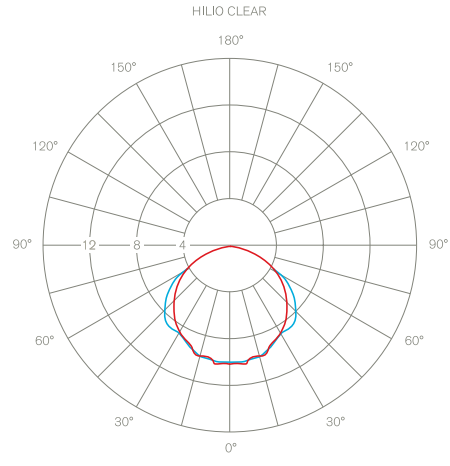

Beautiful slim LED line for
eye-catching design

HILIO

Foto: Bruno Klomfar for Zumtobel

HILIO

Product specifications

Colour range	RGB
Light sources	3-in-1 RGB LEDs HILIO 28 mm (Ø 28): 10 x RGB LEDs per 25 cm HILIO 38 mm (Ø 38): 12 x RGB LEDs per 34 cm
Housing / materials	Linear solution with PMMA tube profile (clear or diffused)
Standards	CE DMX512 standard (USITT)

Temperature range	0°C to +40°C Optional: -20°C to +40°C
Protection rating	IP20 Optional: IP65

LED accent lighting for lines, corners and coves

High luminous efficacy thanks to transparent housing

Optimum RGB-LED colour mixing

Typical gamut

Light distribution

Optical specifications

Light sources	3-in-1 RGB LEDs
Beam angle	120°
Light distribution	Lambertian
Typical wavelengths	red: 632 nm green: 518 nm blue: 468 nm

Dimensions

250
500
1000
2000