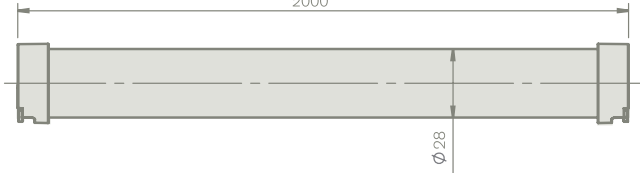

Beautiful slim LED line for
eye-catching design

HILIO

Foto: Bruno Klomfar for Zumtobel

HILIO

Product specifications

Colour range	RGB
Light sources	3-in-1 RGB LEDs HILIO 28 mm (Ø 28): 10 x RGB LEDs per 25 cm HILIO 38 mm (Ø 38): 12 x RGB LEDs per 34 cm
Housing / materials	Linear solution with PMMA tube profile (clear or diffused)
Standards	CE DMX512 standard (USITT)

Typical gamut

Light distribution

Optical specifications

Light sources	3-in-1 RGB LEDs
Beam angle	120°
Light distribution	Lambertian
Typical wavelengths	red: 632 nm green: 518 nm blue: 468 nm

Dimensions

250
500
1000
2000