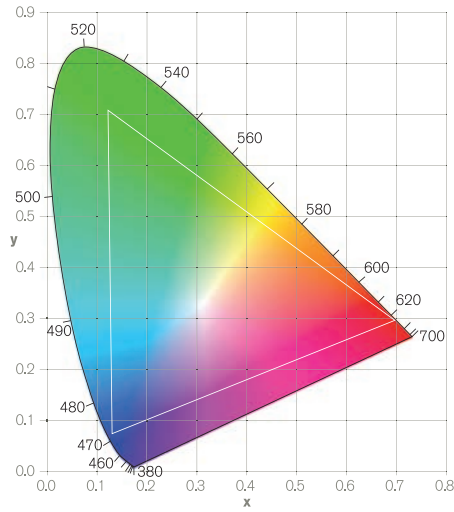

Typical gamut

Light distribution

Optical specifications

Light sources	3-in-1 RGB LEDs
Beam angle	120°
Light distribution	Lambertian
Typical wavelengths	red: 632 nm green: 518 nm blue: 468 nm

Dimensions

250
500
1000
2000