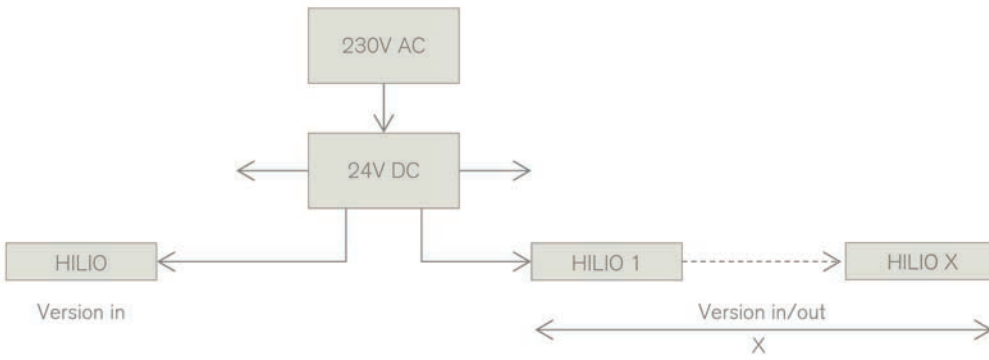

Power supply

24V DC version

X = For further information please contact Ledon.