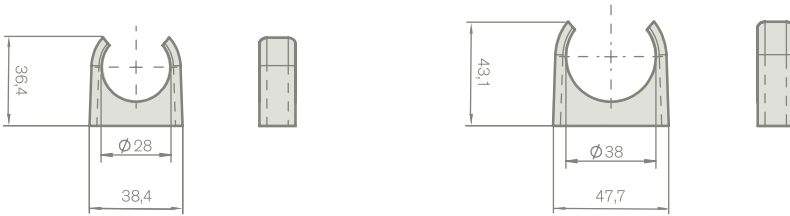

Beautiful slim LED line for
eye-catching design

HILIO

Foto: Bruno Klomfar for Zumtobel

HILIO

Product specifications

Colour range	RGB
Light sources	3-in-1 RGB LEDs HILIO 28 mm (Ø 28): 10 x RGB LEDs per 25 cm HILIO 38 mm (Ø 38): 12 x RGB LEDs per 34 cm
Housing / materials	Linear solution with PMMA tube profile (clear or diffused)
Standards	CE DMX512 standard (USITT)

Typical gamut

Light distribution

Optical specifications

Light sources	3-in-1 RGB LEDs
Beam angle	120°
Light distribution	Lambertian
Typical wavelengths	red: 632 nm green: 518 nm blue: 468 nm

Dimensions

250
500
1000
2000

650
1000
1650
2000

Accessories

Mounting example

Dimensions in millimetre

Data

Power supply

24V DC version

X = For further information please contact Ledon.