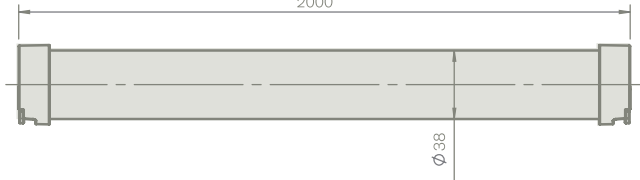

650
1000
1650
2000