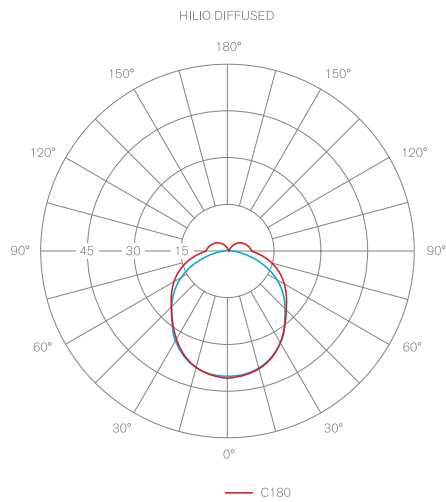

Beautiful slim LED line for
eye-catching design

HILIO

Foto: Bruno Klomfar for Zumtobel

HILIO

Product specifications

Colour range	RGB
Light sources	3-in-1 RGB LEDs HILIO 28 mm (Ø 28): 10 x RGB LEDs per 25 cm HILIO 38 mm (Ø 38): 12 x RGB LEDs per 34 cm
Housing / materials	Linear solution with PMMA tube profile (clear or diffused)
Standards	CE DMX512 standard (USITT)

Temperature range	0°C to +40°C Optional: -20°C to +40°C
Protection rating	IP20 Optional: IP65

LED accent lighting for lines, corners and coves

High luminous efficacy thanks to transparent housing

Optimum RGB-LED colour mixing

Typical gamut

Light distribution

Optical specifications

Light sources	3-in-1 RGB LEDs
Beam angle	120°
Light distribution	Lambertian
Typical wavelengths	red: 632 nm green: 518 nm blue: 468 nm

Dimensions

250
500
1000
2000