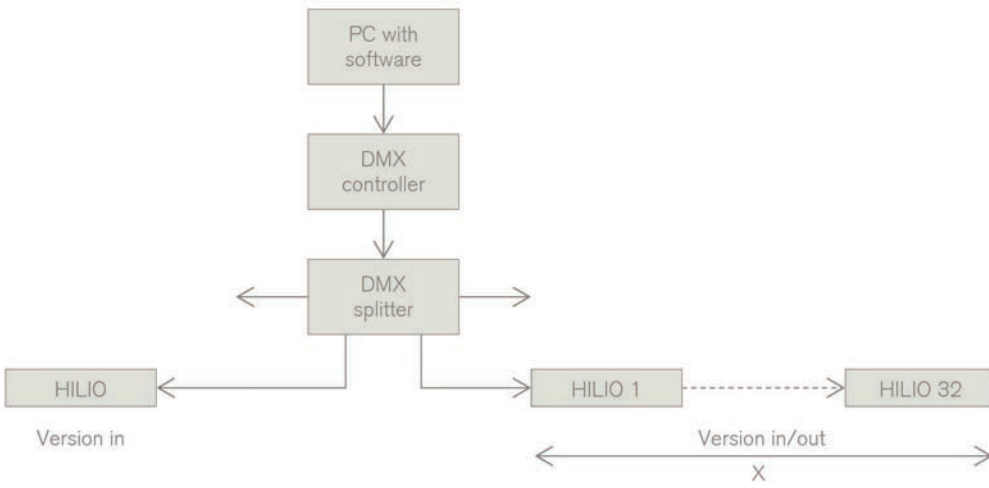

Typical gamut

Light distribution

Optical specifications

Light sources	3-in-1 RGB LEDs
Beam angle	120°
Light distribution	Lambertian
Typical wavelengths	red: 632 nm green: 518 nm blue: 468 nm

Dimensions

250
500
1000
2000

650
1000
1650
2000

Accessories

Mounting example

Dimensions in millimetre

Data

Power supply

24V DC version

X = For further information please contact Ledon.