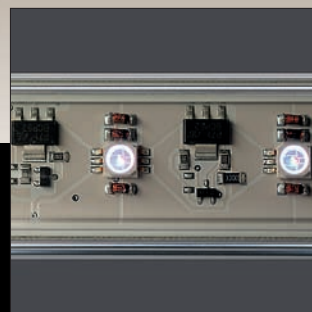

Temperature range	0°C to +40°C Optional: -20°C to +40°C
Protection rating	IP20 Optional: IP65

LED accent lighting for lines, corners and coves

High luminous efficacy thanks to transparent housing

Optimum RGB-LED colour mixing

This compact LED unit puts coves, lines and corners in the right light

This lighting solution is a highly effective way to highlight architectural features such as lines, corners and edges. HILIO cannot fail to impress with its compact design, and is available in different lengths. Its integrated LEDs produce a fantastic mix of colours. HILIO can be controlled singly or segment by segment via