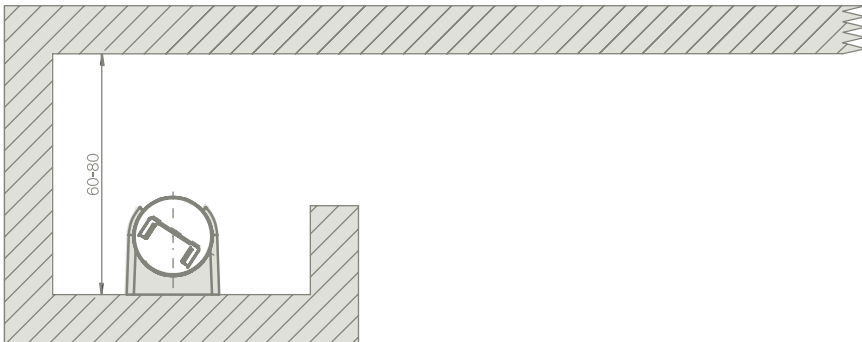

Mounting example

Dimensions in millimetre