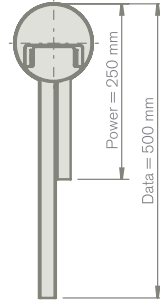

Beautiful slim LED line for
eye-catching design

HILIO

Foto: Bruno Klomfar for Zumtobel

HILIO

Product specifications

Colour range	RGB
Light sources	3-in-1 RGB LEDs HILIO 28 mm (Ø 28): 10 x RGB LEDs per 25 cm HILIO 38 mm (Ø 38): 12 x RGB LEDs per 34 cm
Housing / materials	Linear solution with PMMA tube profile (clear or diffused)
Standards	CE DMX512 standard (USITT)

Typical gamut

Light distribution

Optical specifications

Light sources	3-in-1 RGB LEDs
Beam angle	120°
Light distribution	Lambertian
Typical wavelengths	red: 632 nm green: 518 nm blue: 468 nm

Dimensions

250
500
1000
2000

650
1000
1650
2000

Accessories

Mounting example

Dimensions in millimetre

Data

Power supply

24V DC version

X = For further information please contact Ledon.