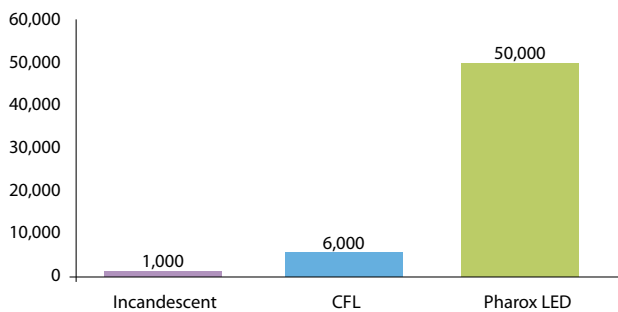

## WHAT'S THE DIFFERENCE?

**Total power consumption (Watt)\***

**Total use of energy per year (kWh)\***

**Lost of energy use (\$)\***

**Total carbon emissions per year (kg)\***

**Estimated lifetime (hours)**

\* based on energy use of 4 hours/day