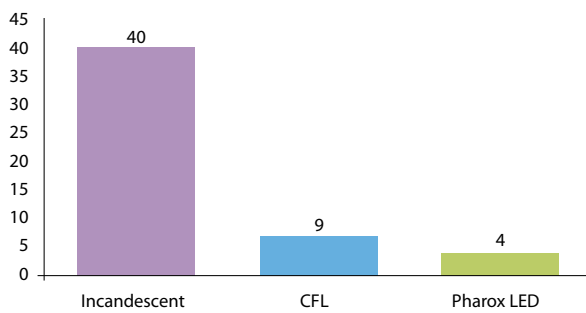

WHAT'S THE DIFFERENCE?

Total power consumption (Watt)*