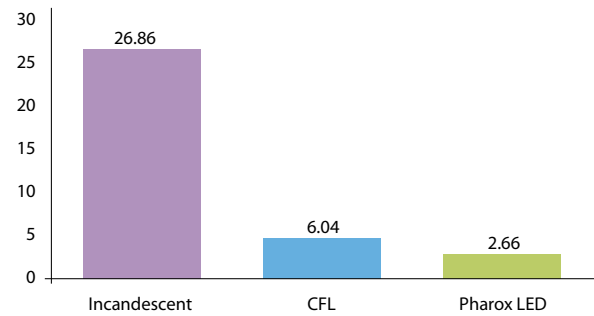

**Environment Friendly**

Low energy consumption  
Long lifetime  
No mercury or lead

**SPECIFICATIONS**

**Product Specifications**

Retrofit LED Light Bulb  
Power Consumption  
Lumen Output  
Colour Temperature  
Colour Rendering  
Lifetime

4 Watt  
230 lumens  
2,800 Kelvin  
> 85 CRI  
50,000 hours

**Product Types and Code Numbers**

E26 / 120 V / 50 - 60 Hz  
E27 / 230 - 240 V / 50 - 60 Hz  
B22 / 230 - 240 V / 50 - 60 Hz

## WHAT'S THE DIFFERENCE?

**Total power consumption (Watt)\***

**Total use of energy per year (kWh)\***

**Lost of energy use (\$)\***

**Total carbon emissions per year (kg)\***

**Estimated lifetime (hours)**

\* based on energy use of 4 hours/day