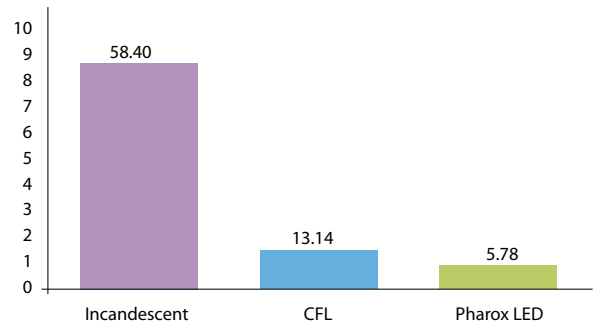

**Environment Friendly**

Low energy consumption  
Long lifetime  
No mercury or lead

**SPECIFICATIONS**

**Product Specifications**

Retrofit LED Light Bulb  
Power Consumption  
Lumen Output  
Colour Temperature  
Colour Rendering  
Lifetime

4 Watt  
230 lumens  
2,800 Kelvin  
> 85 CRI  
50,000 hours

**Product Types and Code Numbers**

E26 / 120 V / 50 - 60 Hz  
E27 / 230 - 240 V / 50 - 60 Hz  
B22 / 230 - 240 V / 50 - 60 Hz

## WHAT'S THE DIFFERENCE?

**Total power consumption (Watt)\***

**Total use of energy per year (kWh)\***

**Lost of energy use (\$)\***

**Total carbon emissions per year (kg)\***

**Estimated lifetime (hours)**