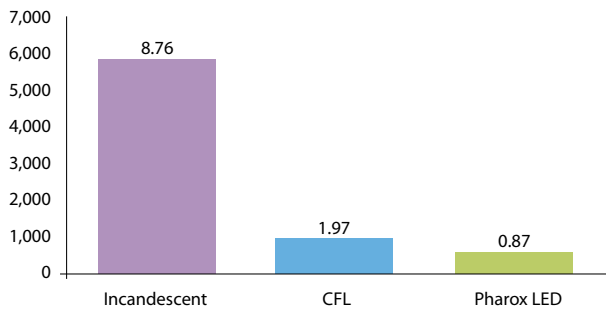

**Environment Friendly**

Low energy consumption  
Long lifetime  
No mercury or lead

**SPECIFICATIONS**

**Product Specifications**

Retrofit LED Light Bulb  
Power Consumption  
Lumen Output  
Colour Temperature  
Colour Rendering  
Lifetime

## WHAT'S THE DIFFERENCE?

**Total power consumption (Watt)\***

**Total use of energy per year (kWh)\***

**Lost of energy use (\$)\***

**Total carbon emissions per year (kg)\***

**Estimated lifetime (hours)**

\* based on energy use of 4 hours/day