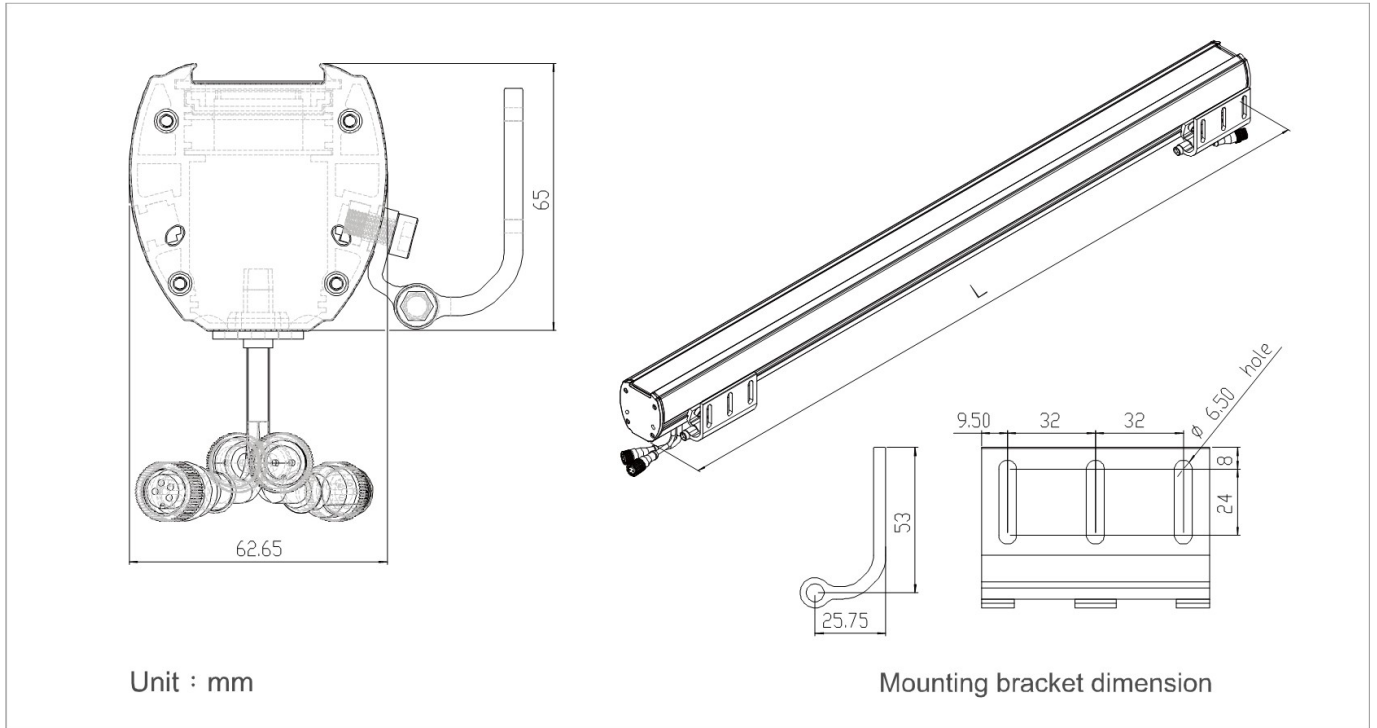

APPLICATION

- Architectural lighting
- Building and object spotlight
- Specially entertainment effect

PRODUCT SPECIFICATIONS

Model number	Color	LEDs	Pixel	Applied voltage	Power consumption	Brightness	View angle	Housing	IP	Weight (Kg)	Dimensions (mm) L x W x D	Operating temperature
ISR211110	Full Color	3x1W R 3x1W G 3x1W B	1	100~240 VAC	15W	250 lm /White	15	PC Aluminum	54	1.3	312x65x62.65	-20°C~50°C
ISR222130	White (CCT:5500K)	18x1W White	2	100~240 VAC	30W	650 lm /White	15	PC Aluminum	54	2.0	612x65x62.65	-20°C~50°C
ISR233110	Full Color	9x1W R 9x1W G 9x1W B	3	100~240 VAC	45W	720 lm /white	15	PC Aluminum	54	2.5	912x65x62.65	-20°C~50°C
ISR233130	White (CCT:5500K)	27x1W White	3	100~240 VAC	45W	950 lm /white	15	PC Aluminum	54	2.5	912x65x62.65	-20°C~50°C
ISR244130	White (CCT:5500K)	36x1W White	4	100~240 VAC	60W	1200 lm /white	15	PC Aluminum	54	3	1212x65x62.65	-20°C~50°C

PHYSICAL DIMENSIONS

POWER CONNECTION DIAGRAM

POWER SELECTION

Model number	Power type	Maximum streamer quantity / per power run
ISR21110	120V	18 sets
	240V	39 sets
ISR222130	120V	9 sets
	240V	19 sets
ISR233110 ISR233130	120V	6 sets
	240V	13 sets
ISR244130	120V	4 sets
	240V	10 sets

SIGNAL CONNECTION DIAGRAM

- iGear mini controller (maximum 2,048 pixels)

- iGear smart controller (maximum 8,192 pixels)

- Cable C : 3 twist pairs RS-422 cable, maximum length 30m.
- Extension cable C : 3 twist pairs RS-422 cable, length 0.3, 1, 3, 10, 30m.
- Cable D : 4 pins TTL cable, max length 15cm.
- Extension cable D : 3 twist pairs RS-422 cable, length 0.3,1, 3m.