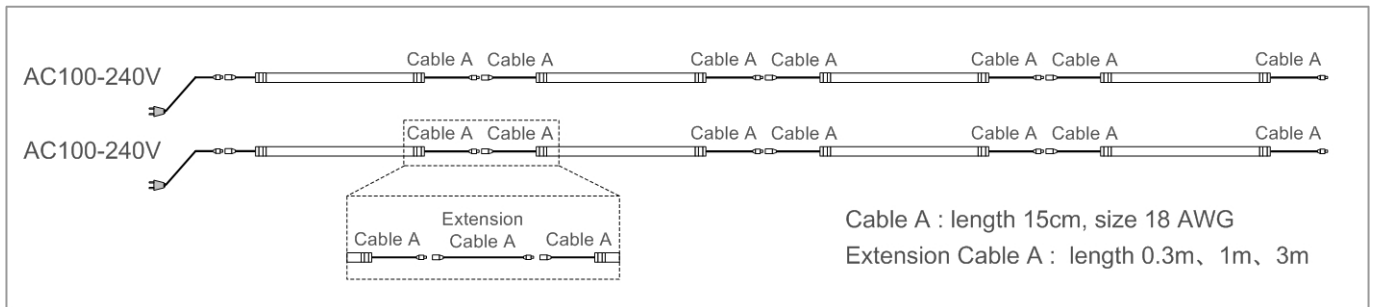

IRISin Streamer

PRODUCT FEATURES

- Provide single color and full-color models for selection
- The color of individual pixels are changed synchronously
- Increases safety by better device reliability and visibility
- Save energy and maintenance cost
- Use high power LED
- Present dynamic color change
- Create more than one billion colors
- Entire cabinet comply with IP54

APPLICATION

- Architectural lighting
- Building and object spotlight
- Specially entertainment effect

PRODUCT SPECIFICATIONS

Model number	Color	LEDs	Pixel	Applied voltage	Power consumption	Brightness	View angle	Housing	IP	Weight (Kg)	Dimensions (mm) L x W x D	Operating temperature
ISR211110	Full Color	3x1W R 3x1W G 3x1W B	1	100~240 VAC	15W	250 lm /White	15	PC Aluminum	54	1.3	312x65x62.65	-20°C~50°C
ISR222130	White (CCT:5500K)	18x1W White	2	100~240 VAC	30W	650 lm /White	15	PC Aluminum	54	2.0	612x65x62.65	-20°C~50°C
ISR233110	Full Color	9x1W R 9x1W G 9x1W B	3	100~240 VAC	45W	720 lm /white	15	PC Aluminum	54	2.5	912x65x62.65	-20°C~50°C
ISR233130	White (CCT:5500K)	27x1W White	3	100~240 VAC	45W	950 lm /white	15	PC Aluminum	54	2.5	912x65x62.65	-20°C~50°C
ISR244130	White (CCT:5500K)	36x1W White	4	100~240 VAC	60W	1200 lm /white	15	PC Aluminum	54	3	1212x65x62.65	-20°C~50°C

PHYSICAL DIMENSIONS

POWER CONNECTION DIAGRAM

POWER SELECTION

Model number	Power type	Maximum streamer quantity / per power run
ISR21110	120V	18 sets
	240V	39 sets
ISR222130	120V	9 sets
	240V	19 sets
ISR233110 ISR233130	120V	6 sets
	240V	13 sets
ISR244130	120V	4 sets
	240V	10 sets

SIGNAL CONNECTION DIAGRAM

- iGear mini controller (maximum 2,048 pixels)

- iGear smart controller (maximum 8,192 pixels)

- Cable C : 3 twist pairs RS-422 cable, maximum length 30m.
- Extension cable C : 3 twist pairs RS-422 cable, length 0.3, 1, 3, 10, 30m.
- Cable D : 4 pins TTL cable, max length 15cm.
- Extension cable D : 3 twist pairs RS-422 cable, length 0.3,1, 3m.