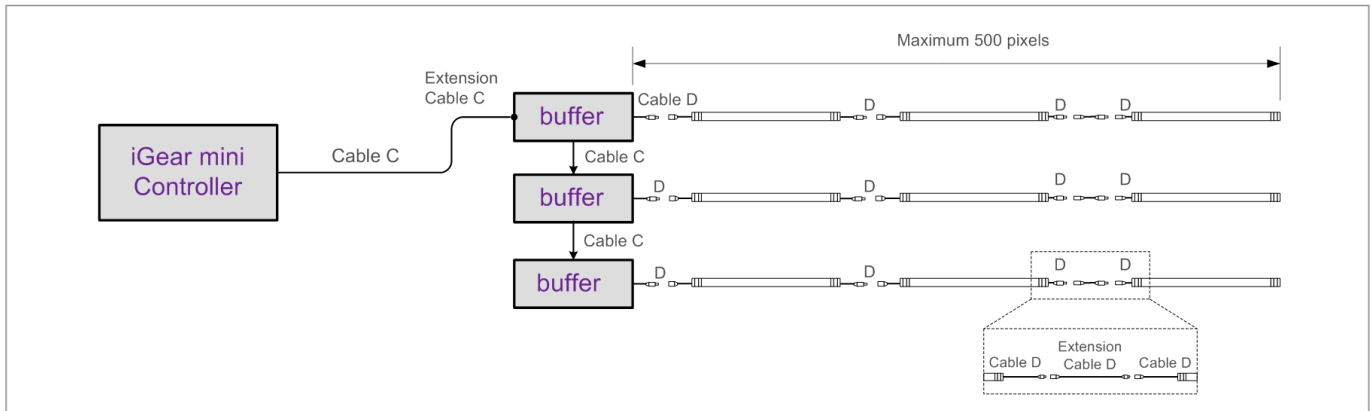

APPLICATION

- Architectural lighting
- Building and object spotlight
- Specially entertainment effect

PRODUCT SPECIFICATIONS

Model number	Color	LEDs	Pixel	Applied voltage	Power consumption	Brightness	View angle	Housing	IP	Weight (Kg)	Dimensions (mm) L x W x D	Operating temperature
ISR211110	Full Color	3x1W R 3x1W G 3x1W B	1	100~240 VAC	15W	250 lm /White	15	PC Aluminum	54	1.3	312x65x62.65	-20°C~50°C
ISR222130	White (CCT:5500K)	18x1W White	2	100~240 VAC	30W	650 lm /White	15	PC Aluminum	54	2.0	612x65x62.65	-20°C~50°C
ISR233110	Full Color	9x1W R 9x1W G 9x1W B	3	100~240 VAC	45W	720 lm /white	15	PC Aluminum	54	2.5	912x65x62.65	-20°C~50°C
ISR233130	White (CCT:5500K)	27x1W White	3	100~240 VAC	45W	950 lm /white	15	PC Aluminum	54	2.5	912x65x62.65	-20°C~50°C
ISR244130	White (CCT:5500K)	36x1W White	4	100~240 VAC	60W	1200 lm /white	15	PC Aluminum	54	3	1212x65x62.65	-20°C~50°C

PHYSICAL DIMENSIONS

POWER CONNECTION DIAGRAM

POWER SELECTION

Model number	Power type	Maximum streamer quantity / per power run
ISR21110	120V	18 sets
	240V	39 sets
ISR222130	120V	9 sets
	240V	19 sets
ISR233110 ISR233130	120V	6 sets
	240V	13 sets
ISR244130	120V	4 sets
	240V	10 sets

SIGNAL CONNECTION DIAGRAM

- iGear mini controller (maximum 2,048 pixels)

- iGear smart controller (maximum 8,192 pixels)

- Cable C : 3 twist pairs RS-422 cable, maximum length 30m.
- Extension cable C : 3 twist pairs RS-422 cable, length 0.3, 1, 3, 10, 30m.
- Cable D : 4 pins TTL cable, max length 15cm.
- Extension cable D : 3 twist pairs RS-422 cable, length 0.3,1, 3m.