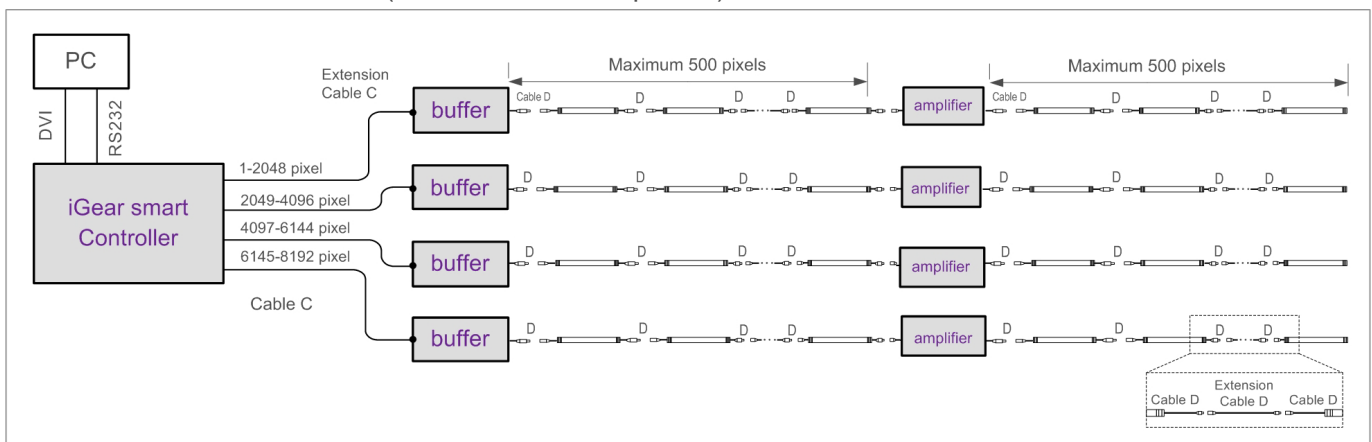

APPLICATION

- Architectural lighting
- Building and object spotlight
- Specially entertainment effect

PRODUCT SPECIFICATIONS

Model number	Color	LEDs	Pixel	Applied voltage	Power consumption	Brightness	View angle	Housing	IP	Weight (Kg)	Dimensions (mm) L x W x D	Operating temperature
ISR211110	Full Color	3x1W R 3x1W G 3x1W B	1	100~240 VAC	15W	250 lm /White	15	PC Aluminum	54	1.3	312x65x62.65	-20°C~50°C
ISR222130	White (CCT:5500K)	18x1W White	2	100~240 VAC	30W	650 lm /White	15	PC Aluminum	54	2.0	612x65x62.65	-20°C~50°C
ISR233110	Full Color	9x1W R 9x1W G 9x1W B	3	100~240 VAC	45W	720 lm /white	15	PC Aluminum	54	2.5	912x65x62.65	-20°C~50°C
ISR233130	White (CCT:5500K)	27x1W White	3	100~240 VAC	45W	950 lm /white	15	PC Aluminum	54	2.5	912x65x62.65	-20°C~50°C
ISR244130	White (CCT:5500K)	36x1W White	4	100~240 VAC	60W	1200 lm /white	15	PC Aluminum	54	3	1212x65x62.65	-20°C~50°C

PHYSICAL DIMENSIONS

POWER CONNECTION DIAGRAM

POWER SELECTION

Model number	Power type	Maximum streamer quantity / per power run
ISR21110	120V	18 sets
	240V	39 sets
ISR222130	120V	9 sets
	240V	19 sets
ISR233110 ISR233130	120V	6 sets
	240V	13 sets
ISR244130	120V	4 sets
	240V	10 sets

SIGNAL CONNECTION DIAGRAM

- iGear mini controller (maximum 2,048 pixels)

- iGear smart controller (maximum 8,192 pixels)

- Cable C : 3 twist pairs RS-422 cable, maximum length 30m.
- Extension cable C : 3 twist pairs RS-422 cable, length 0.3, 1, 3, 10, 30m.
- Cable D : 4 pins TTL cable, max length 15cm.
- Extension cable D : 3 twist pairs RS-422 cable, length 0.3,1, 3m.