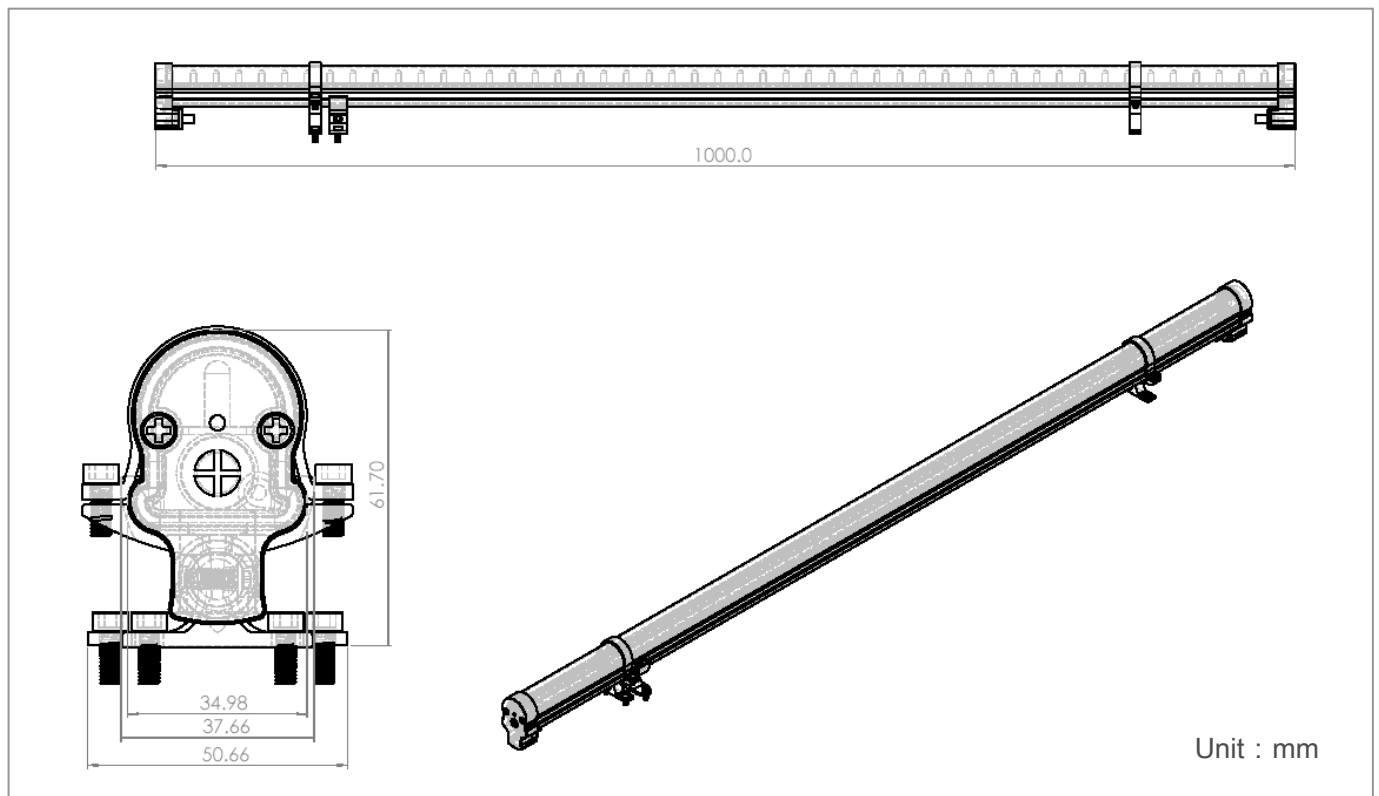

PHYSICAL DIMENSIONS

OPTOTECH CORPORATION
NO. 1, LI-HSIN RD. V,
HSINCHU SCIENCE PARK,
HSINCHU 30078, TAIWAN. R.O.C.

T +886-3-5638951 EXT. 23500
F +886-3-5795718
E info-system@opto.com.tw

REV. 03

www.opto.com.tw

Let your ideas shine