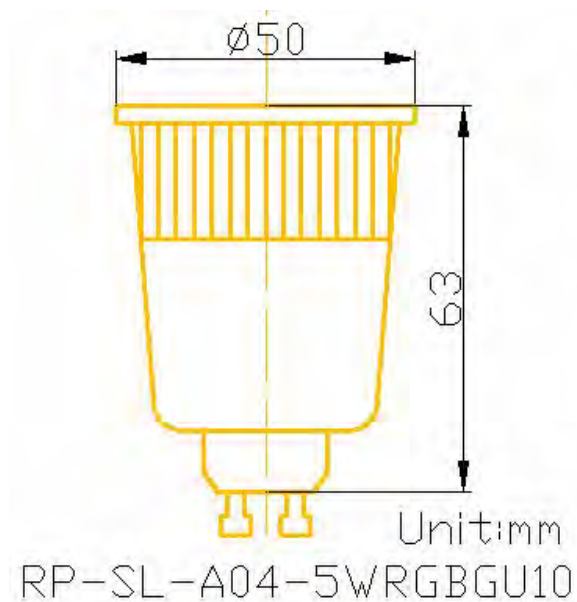

RP-SL-A04-5WRGBMR16

Socket	Voltage	Wattage	Beam Angle	Color Temperature	Lumen Output
MR16	12V AC	5W	90°	Multi-color lamp/ 16 Colors change	120lm

RP-SL-A04-5WRGBE27

Socket	Voltage	Wattage	Beam Angle	Color Temperature	Lumen Output
E27	100V-240V AC	5W	90°	Multi-color lamp/ 16 Colors change	120lm

RP-SL-A04-5WRGBGU10

Socket	Voltage	Wattage	Beam Angle	Color Temperature	Lumen Output
GU10	100V-240V AC	5W	90°	Multi-color lamp/ 16 Colors change	120lm