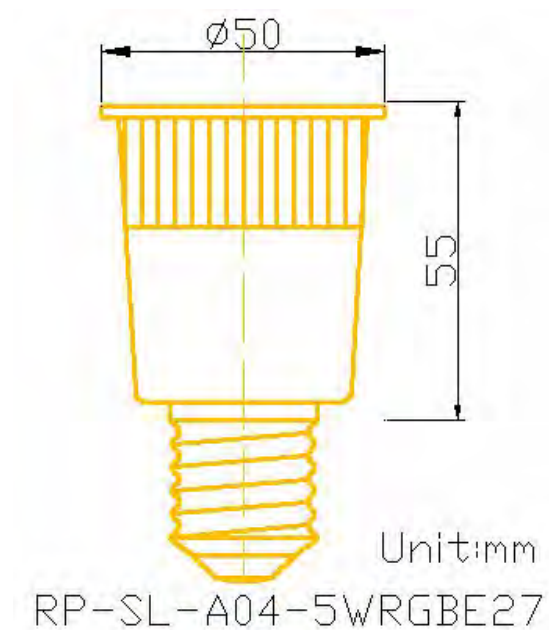

RP-SL-A04-5WRGBMR16

Socket	Voltage	Wattage	Beam Angle	Color Temperature	Lumen Output
MR16	12V AC	5W	90°	Multi-color lamp/ 16 Colors change	120lm

RP-SL-A04-5WRGBE27

Socket	Voltage	Wattage	Beam Angle	Color Temperature	Lumen Output
E27	100V-240V AC	5W	90°	Multi-color lamp/ 16 Colors change	120lm

RP-SL-A04-5WRGBGU10

Socket	Voltage	Wattage	Beam Angle	Color Temperature	Lumen Output
GU10	100V-240V AC	5W	90°	Multi-color lamp/ 16 Colors change	120lm