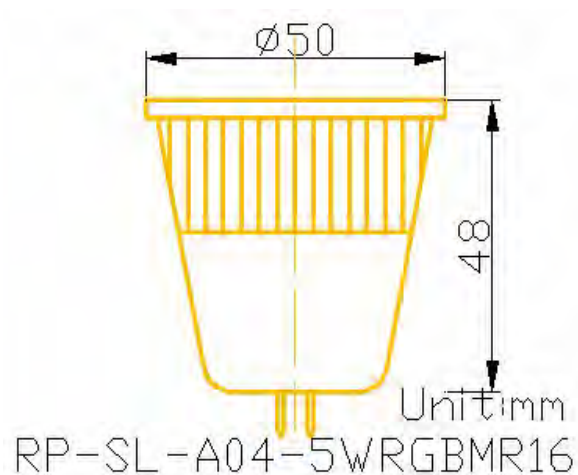

RP-SL-A04-5WRGBMR16

Socket	Voltage	Wattage	Beam Angle	Color Temperature	Lumen Output
MR16	12V AC	5W	90°	Multi-color lamp/ 16 Colors change	120lm

RP-SL-A04-5WRGBE27

Socket	Voltage	Wattage	Beam Angle	Color Temperature	Lumen Output
E27	100V-240V AC	5W	90°	Multi-color lamp/ 16 Colors change	120lm

RP-SL-A04-5WRGBGU10

Socket	Voltage	Wattage	Beam Angle	Color Temperature	Lumen Output
GU10	100V-240V AC	5W	90°	Multi-color lamp/ 16 Colors change	120lm