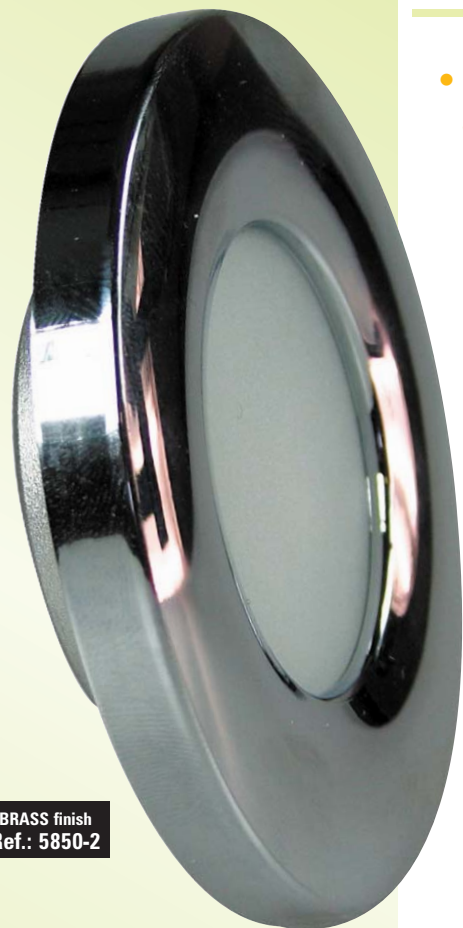

# NEW : LOW PROFILE

BRASS finish  
Ref.: 5850-2

- **Unequaled quality of light : warm and powerful**

- **Extremely long lifespan without fading or performance loss**

## LED ceiling spotlight 5850-X

for boat manufacturers  
and the automotive industry

**Selectronic**  
L'UNIVERS ELECTRONIQUE

- **Very Low profile : (9 mm fixing depth)**
- **Easy to install :** separate power supply and electronics.
- **Equivalent to a 20W halogen lamp**
- **Natural and warm white light :**
  - Does not alter complexion or colors
- **Long lifespan** (over 20.000 hours)
- High quality manufacturing
- Quarter-turn cover
- Choice of 3 mirror finish colors:
  - Gold, Steel, White enamel
- **Voltage :** 9 to 28 VDC
  - No polarity
- Easy, 2-screw fixing
- Crimped ferrule wire end

STAINLESS  
STEEL finish  
Ref.: 5850-1

WHITE ENAMEL  
finish  
Ref.: 5850-3

*Designed and produced by :*

**Selectronic** 59790 RONCHIN • FRANCE • [www.selectronic.fr](http://www.selectronic.fr)