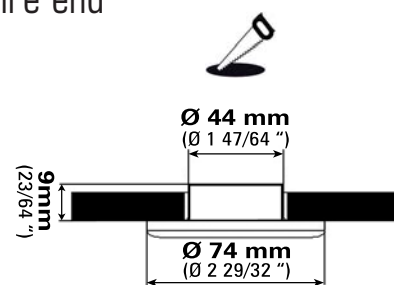

## LED ceiling spotlight 5850-X

for boat manufacturers  
and the automotive industry

**Selectronic**  
L'UNIVERS ELECTRONIQUE

- **Very Low profile : (9 mm fixing depth)**
- **Easy to install :** separate power supply and electronics.
- **Equivalent to a 20W halogen lamp**
- **Natural and warm white light :**
  - Does not alter complexion or colors
- **Long lifespan** (over 20.000 hours)
- High quality manufacturing
- Quarter-turn cover
- Choice of 3 mirror finish colors:
  - Gold, Steel, White enamel
- **Voltage :** 9 to 28 VDC
  - No polarity
- Easy, 2-screw fixing
- Crimped ferrule wire end

STAINLESS  
STEEL finish  
Ref.: 5850-1

WHITE ENAMEL  
finish  
Ref.: 5850-3

*Designed and produced by :*

**Selectronic** 59790 RONCHIN • FRANCE • [www.selectronic.fr](http://www.selectronic.fr)