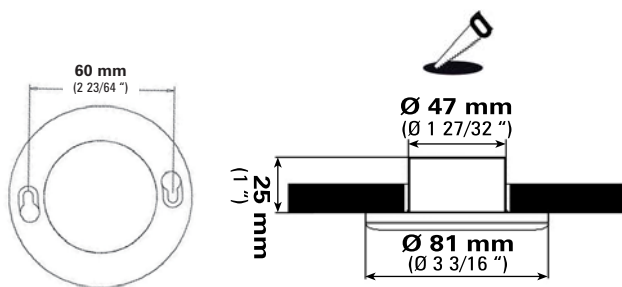

12/24V LED Ceiling Light

STAINLESS STEEL
finish
Ref.: 7880-2

4W
power
consumption
giving
30W
equivalent
light output

- Quality of light is equivalent to a halogen lamp
- Light given is warm, bright and natural
- Light output quality or colour does not deteriorate with age or use
- Built according the highest standards
- Lamp unit finished with choice of mirror polished Brass or Stainless, or White Enamel
- Supply voltage range : 9 to 28VDC - No polarity
- Two-screw fixing
- Wires terminate with crimped ferrule ends

BRASS finish
Ref.: 7880-1

WHITE ENAMEL
Ref.: 7880-3

Designed by :

Selectronic 59790 RONCHIN • FRANCE • www.navalux.fr