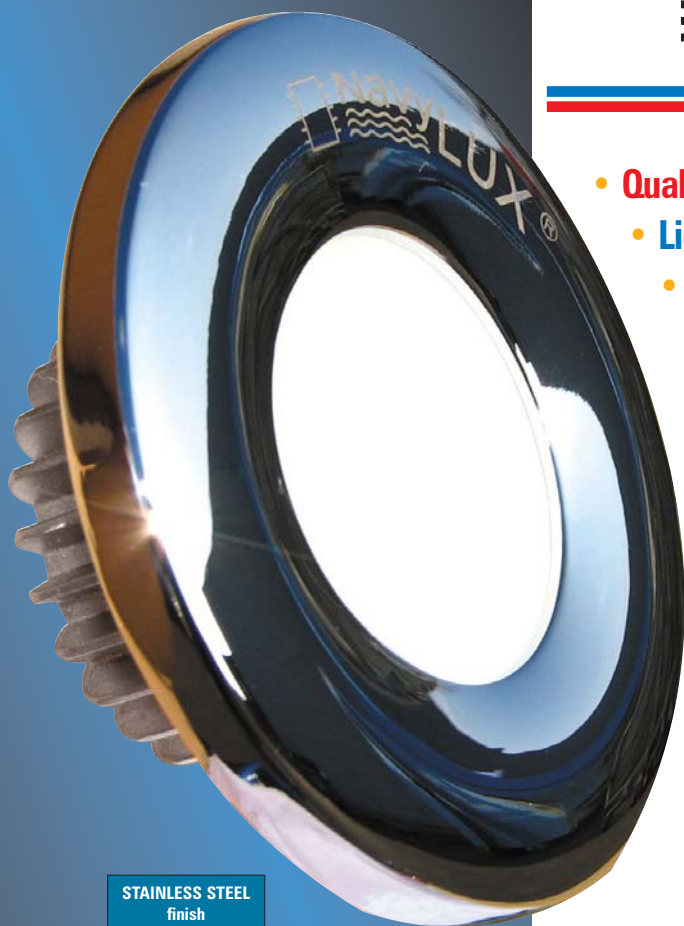

12/24V LED Ceiling Light

STAINLESS STEEL
finish
Ref.: 7880-2

4W
power
consumption
giving
30W
equivalent
light output

- Quality of light is equivalent to a halogen lamp
- Light given is warm, bright and natural
- Light output quality or colour does not deteriorate with age or use
- Built according the highest standards
- Lamp unit finished with choice of mirror polished Brass or Stainless, or White Enamel
- Supply voltage range : 9 to 28VDC - No polarity
- Two-screw fixing
- Wires terminate with crimped ferrule ends

BRASS finish
Ref.: 7880-1

WHITE ENAMEL
Ref.: 7880-3

Designed by :

Selectronic 59790 RONCHIN • FRANCE • www.navalux.fr