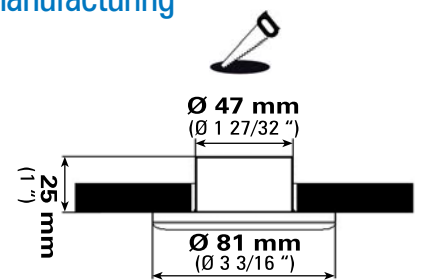

Save 80% on Fuel with

12/24V LED Ceiling Spotlight

 NavyLUX®

- 4W power consumption
- Equivalent to a 30W halogen lamp
- Natural and warm white light
- Does not alter complexion or colors
- Long lifespan : over 20,000 hrs
- Voltage: 9 to 28VDC - No polarity
- Choice of 3 mirror finish covers :
Gold, 316L Stainless, White enamel
- Easy, 2-screw fixing
- Wires with tinned ends
- High quality manufacturing

STAINLESS
Ref.: 7880-2

4W
power
consumption
equivalent to a
30W
halogen lamp

GOLD
Ref.: 7880-1

WHITE
ENAMEL
Ref.: 7880-3

Designed by :

Selectronic 59790 RONCHIN • FRANCE • www.navylux.fr