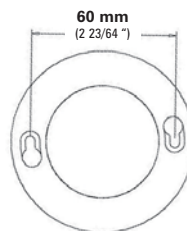

Save 80% on Fuel with

12/24V LED Ceiling Spotlight

 NavyLUX®

- 4W power consumption
- Equivalent to a 30W halogen lamp
- Natural and warm white light
- Does not alter complexion or colors
- Long lifespan : over 20,000 hrs
- Voltage: 9 to 28VDC - No polarity
- Choice of 3 mirror finish covers :
Gold, 316L Stainless, White enamel
- Easy, 2-screw fixing
- Wires with tinned ends
- High quality manufacturing

STAINLESS
Ref.: 7880-2

4W
power
consumption
equivalent to a
30W
halogen lamp

GOLD
Ref.: 7880-1

WHITE
ENAMEL
Ref.: 7880-3

Designed by :

Selectronic 59790 RONCHIN • FRANCE • www.navylux.fr