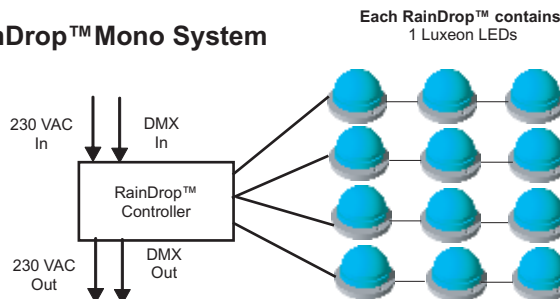

**XILVER™**  
Dynamic LED Fixtures

**RainDrop™**

RainDrop™ is a flexible high power LED system using Lumileds Luxeon LEDs. A RainDrop™ system is available with single color RainDrop™ light sources or with color changing light sources. Each light source is individually controllable with a DMX-512 controller. The complete RainDrop™ system is IP65 rated and thus suitable for outdoor applications.

**RainDrop™ RGB System**

**Creates 16 Million Colors**

Produces virtually any color with RGB color (Red, Green and Blue) mixing with 3 Luxeon high power LEDs (1 x 1 Watt Red, 1 x 1 Watt Royal Blue, 1 x 2 Watt Green). We use 2 Watt green for brighter whites, yellows, greens and pastel colors. A RainDrop™ has a standard beam angle of 120°. Optional lenses for narrower beams are available.

**Control**

A RainDrop™ RGB System can be controlled by any DMX-512 controller. One RainDrop™ RGB system operates on 12 DMX channels; Red intensity, Green intensity and a Royal Blue intensity channel for each of the four RainDrops in an RGB system.

**Power**

The RainDrop™ RGB System operates on 100-230 VAC/50-60Hz HZ and has a total power consumption of 20 Watt.

**RainDrop™ Mono System**

**Colored or White LED Light**

In a RainDrop™ Mono System each RainDrop™ has Luxeon High Power LEDs with the same color. A RainDrop™ Mono system is available with 1, 2, 3 or 4 Watt light sources in different colors. A RainDrop™ has a standard beam angle of 120°. Optional lenses for narrower beams are available.