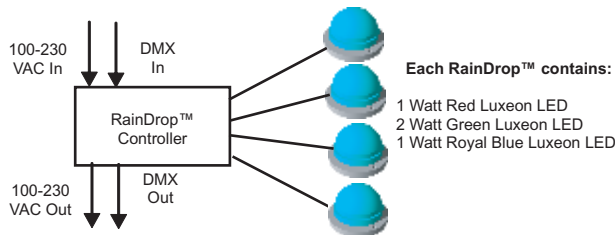

**XILVER™**  
Dynamic LED Fixtures

**RainDrop™**

RainDrop™ is a flexible high power LED system using Lumileds Luxeon LEDs. A RainDrop™ system is available with single color RainDrop™ light sources or with color changing light sources. Each light source is individually controllable with a DMX-512 controller. The complete RainDrop™ system is IP65 rated and thus suitable for outdoor applications.

**RainDrop™ RGB System**

**Creates 16 Million Colors**

Produces virtually any color with RGB color (Red, Green and Blue) mixing with 3 Luxeon high power LEDs (1 x 1 Watt Red, 1 x 1 Watt Royal Blue, 1 x 2 Watt Green). We use 2 Watt green for brighter whites, yellows, greens and pastel colors. A RainDrop™ has a standard beam angle of 120°. Optional lenses for narrower beams are available.

**Power**

The RainDrop™ RGB System operates on 100-230 VAC/50-60Hz HZ and has a total power consumption of 20 Watt.

**RainDrop™ Mono System**

**Colored or White LED Light**

In a RainDrop™ Mono System each RainDrop™ has Luxeon High Power LEDs with the same color. A RainDrop™ Mono system is available with 1, 2, 3 or 4 Watt light sources in different colors. A RainDrop™ has a standard beam angle of 120°. Optional lenses for narrower beams are available.

**Power**

The RainDrop™ RGB System operates on 100-230 VAC/50-60Hz HZ and has a total power consumption of 20 Watt.

**RainDrop™ RGB and Mono Size & Weight**

RainDrop™: Dia. x h.: ø 70 mm x 37 mm (ø 2.76 in. x 1.46 in.).  
Weight: 0,2 kg (0.44 pound).  
Controller: l x w x h: 200 mm x 120 mm x 90 mm (7.87 in. x 4.72 in. x 3.54 in.).  
Weight: 1 kg (0.44 pound).  
RainDrops and Controller are IP65 rated and thus suitable for outdoor use.