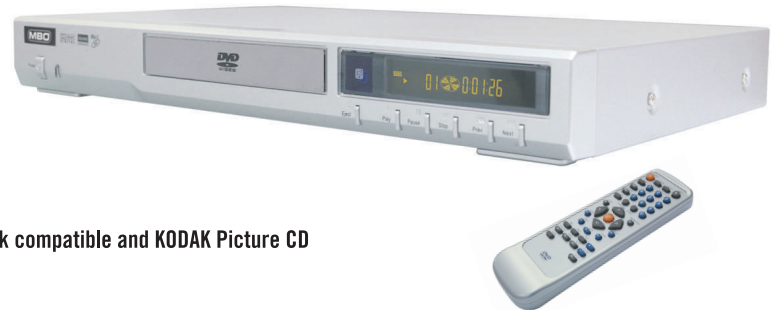

DVD-PLAYER IN SLIM-LINE-DESIGN

MBO DVD 975

Integrated Dolby Digital / AC3 decoder
DVD, Audio-CD, CD-R, CD-RW, Video-CD, MP3 playback compatible and KODAK Picture CD

Features:

DVD-Player:

- + supported formats: DVD, CD, MP3-CD, VCD, SVCD, DVCD, CD-R, CD-RW, KODAK Picture CD (JPEG-Files)
- + DTS format compatible
- + decoder for Dolby Digital
- + decompression: MPEG-1 and MPEG-2
- + digital 10 Bit video processing with 48 kHz sampling (frequency range: 4Hz – 22kHz)
- + digital 24 Bit audio processing with 96 kHz sampling (frequency range: 4Hz – 44 kHz)
- + 4:3- und 16:9- picture formats
- + supports PAL and NTSC TV systems
- + region code 2
- + speech-, sound- and subtitle selectable*
- + child lock
- + On-Screen-Display
- + illuminated multifunction display
- + standby (Dual-LED / green-red)
- + total switch off possible

Audio CD playback:

- + 9 title memory**
- + skip (for-/backwards)
- + search (for-/backwards)
- + play / pause / stop
- + one / all repeat
- + repeat A-B**

OUTPUT PORTS:

- + audio output 2-channel (L/R stereo/2x RCA)
- + digital audio output (coaxial)
- + S-Video output
- + Composite video output
- + SCART output

ACCESSORIES:

- + SCART cable
- + IR-remote control (incl. batteries)

GENERALLY:

power 230V/50Hz
 power consumption: ca. 23 Watt / ca. 7 Watt at standby
 dimensions (WxHxD): ca 420 x 52 x 260 mm
 weight: ca 2,7 kg