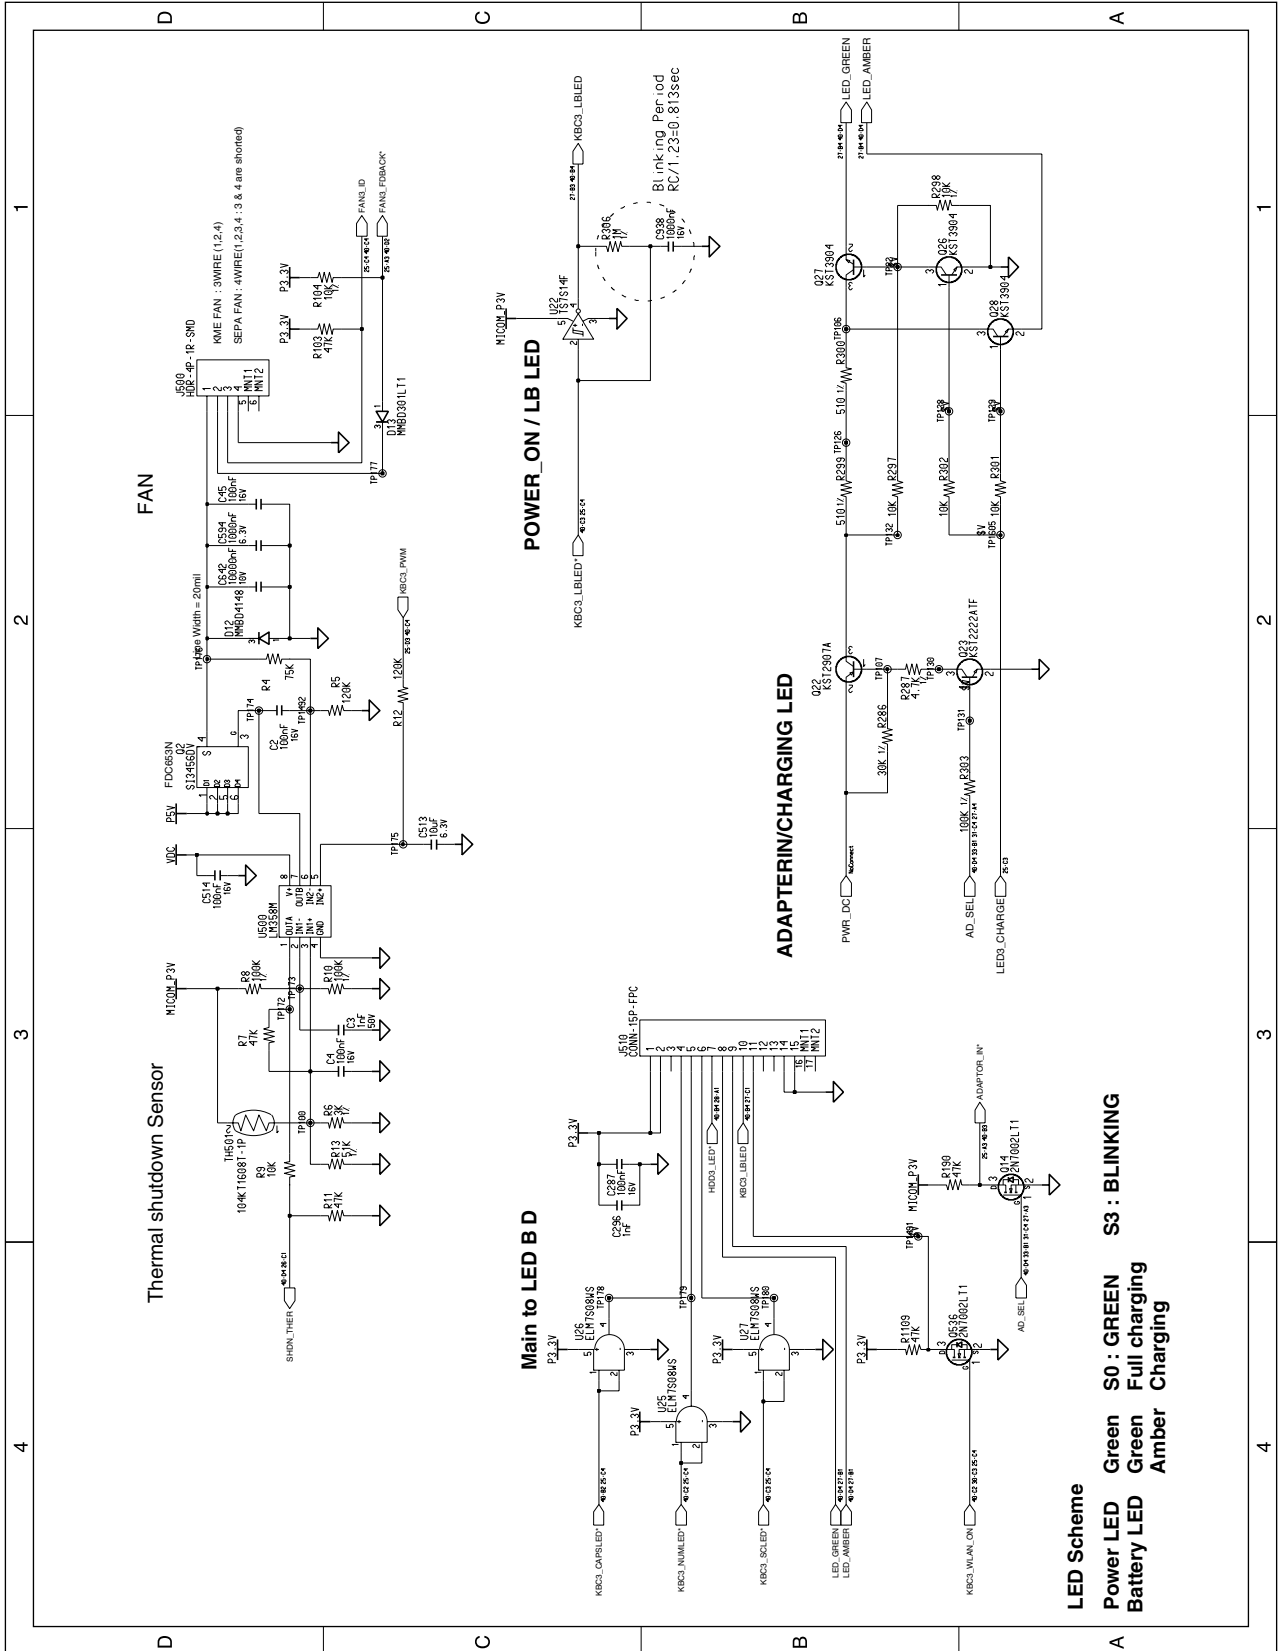

5-1-1(z) System Main Board Schematic Sheet 27 of 40(THERMAL SENSOR)

LED Scheme
Power LED S0 : GREEN
Battery LED Green Full charging
Green Amber Charging
S3 : BLINKING